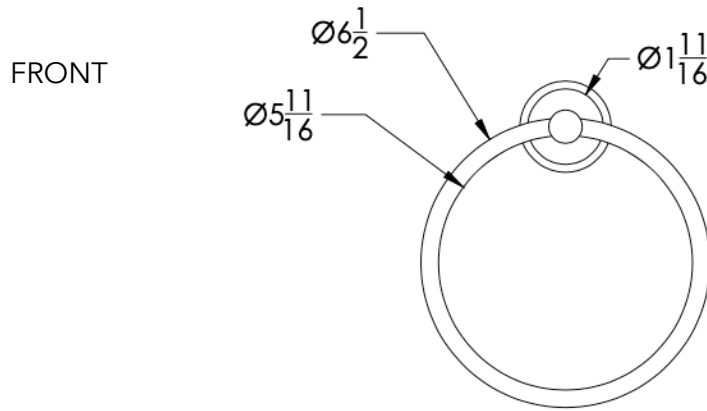

## FEATURES

- Premium 304 Grade Stainless Steel
- Solid Mount Construction
- Concealed Installation Hardware
- State of the art wall anchors included for installation on Dry wall or Tile

Dimension in inches

NOTE: Dimensions subject to change without notice.